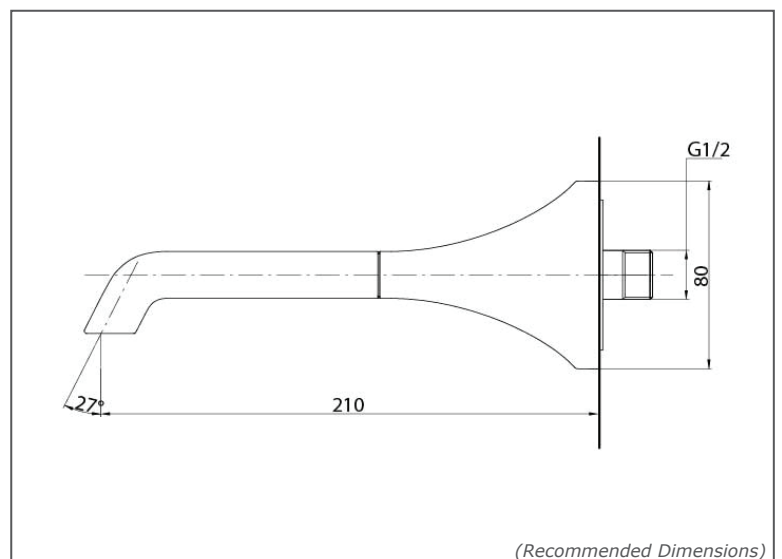

TOTO Faucets

GC SERIES

TBG08001B

FEATURES

- Breadth and symbolism of classic design in a contemporary form
- Elegant design that stood the test of time while transitioning to a modern design that reflects the present day
- High corrosion resistance plating
- Easy Installation and Usage

SPECIFICATIONS

- Finish : Chrome
- Material : Brass
- Water Pressure : 0.25MPa~0.75MPa

PARTS DESCRIPTION

TBG08001B : Bath Spout

TBG08001B

Flow Rate

TBG08001B

Please consult TOTO representative for more details.