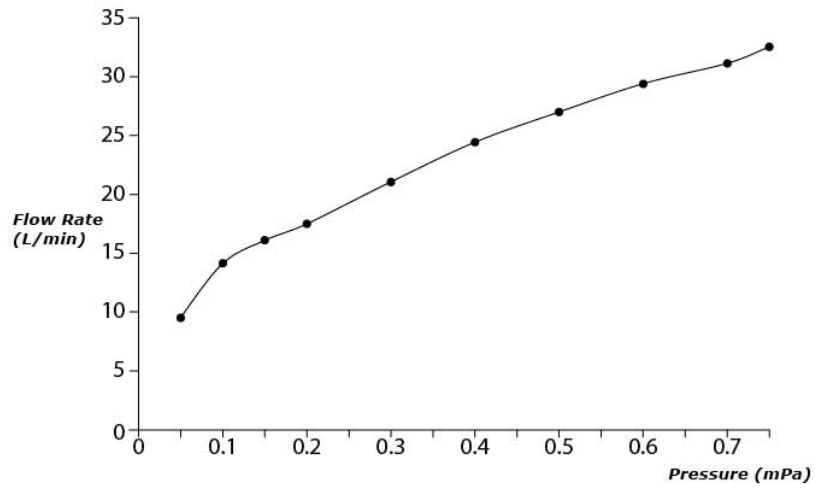

SPECIFICATIONS

- Finish : Chrome
- Material : Brass
- Water Pressure : 0.25MPa~0.75MPa

PARTS DESCRIPTION

TBG08001B : Bath Spout

TBG08001B

Flow Rate

TBG08001B

Please consult TOTO representative for more details.